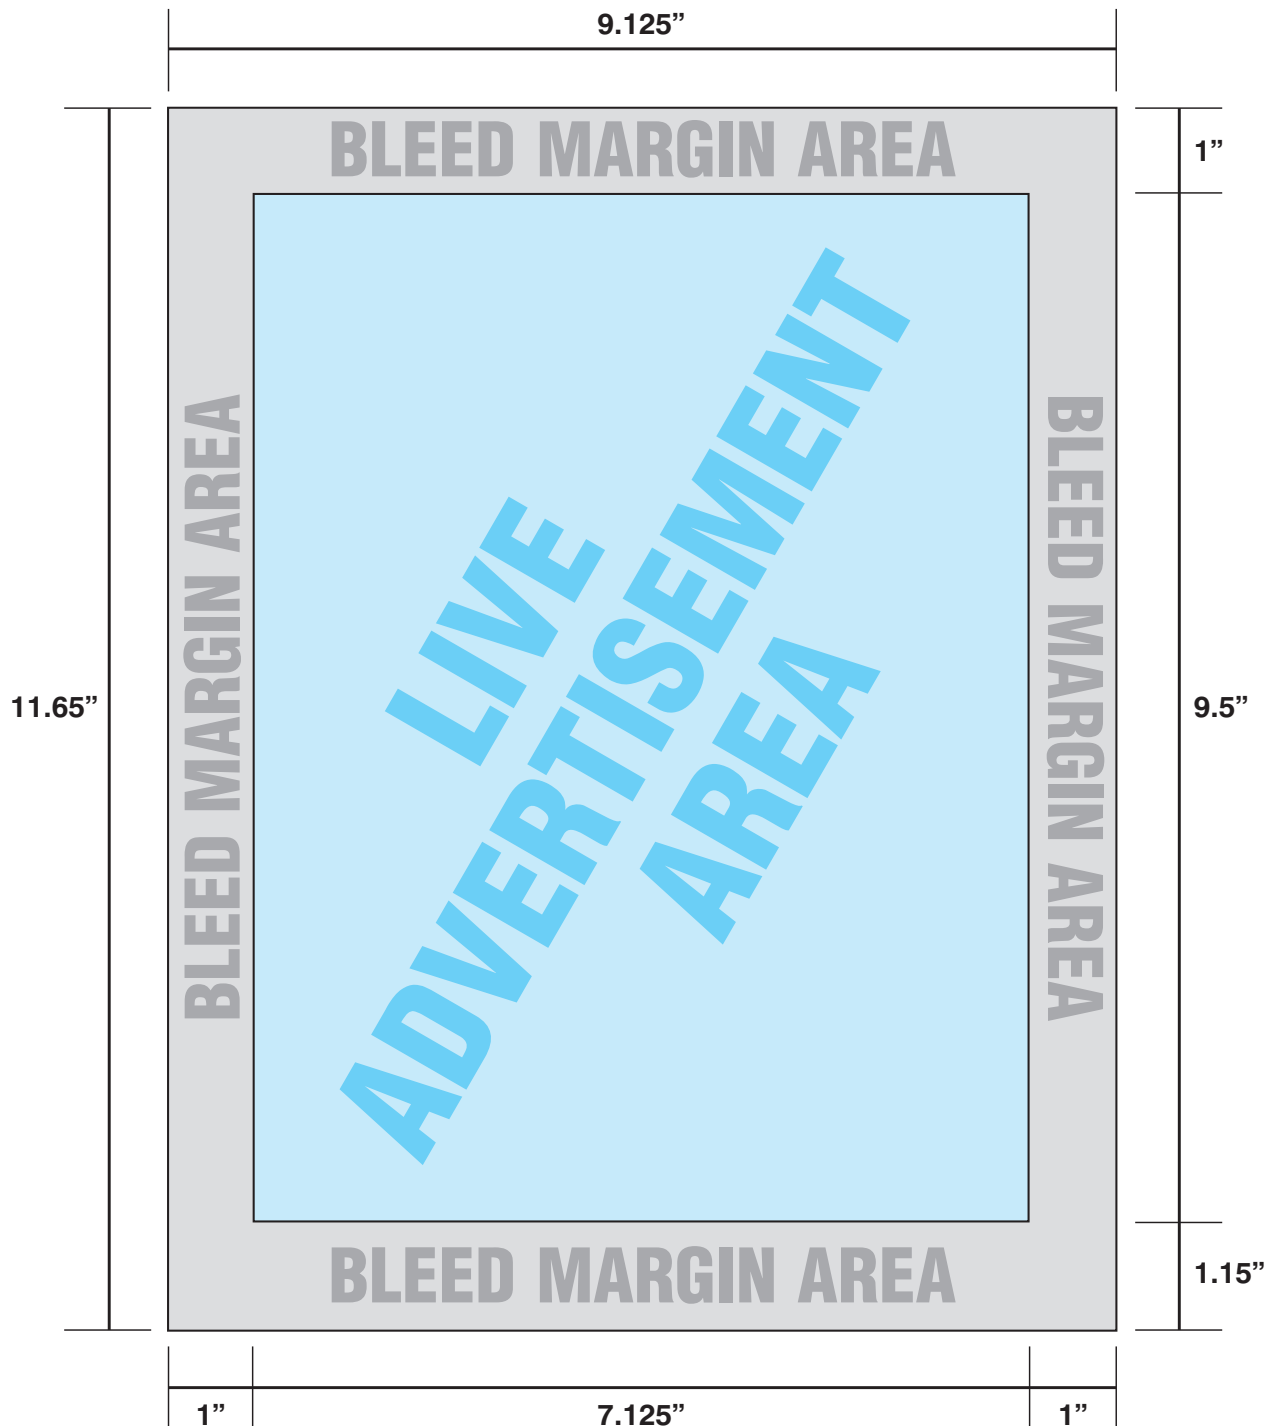

# TRUCK 'N TRAILER MAGAZINE BLEED PAGE SPECIFICATIONS

**DOCUMENT SIZE** = 9.125" width BY 11.65" height

**LIVE ADVERTISEMENT AREA** = 7.125" width by 9.5" height

**BLEED MARGINS:**

Top, Left and Right = 1" • Bottom = 1.15"

**Any critical advertisement information should NOT be placed outside the LIVE ADVERTISEMENT AREA.**

**BLEED MARGIN area is used to allow graphics to run off the page.**

*We do NOT know exactly where the page will be trimmed.  
As a result, only use this area for a border or for a design to run off the page.*